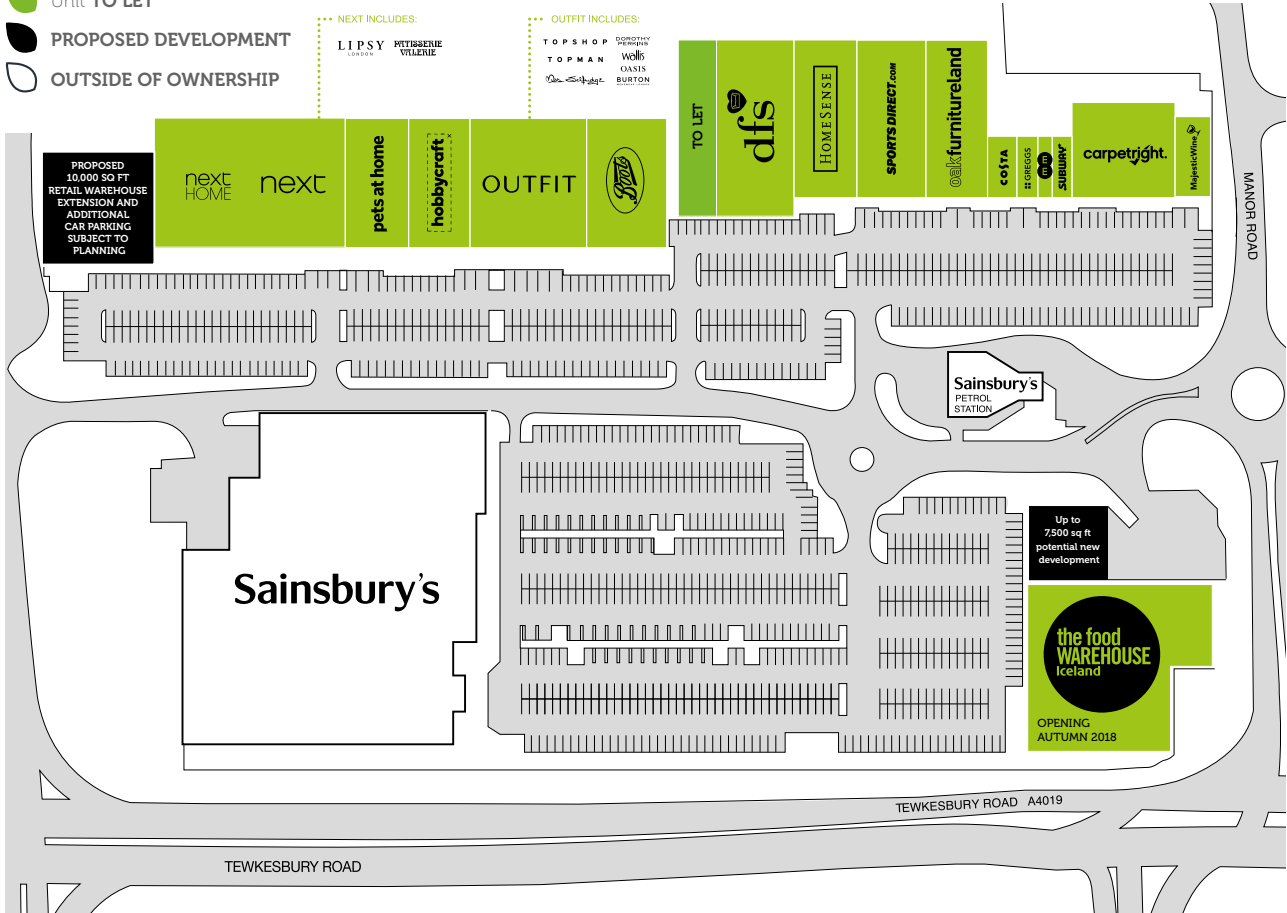

-  Unit LET
-  Unit TO LET
-  PROPOSED DEVELOPMENT
-  OUTSIDE OF OWNERSHIP

••• NEXT INCLUDES:

- LIPSY LONDON
- PETITISSERIE VILLERIE

••• OUTFIT INCLUDES:

- TOP SHOP
- TOP MAN
- WELLS OASIS BURTON