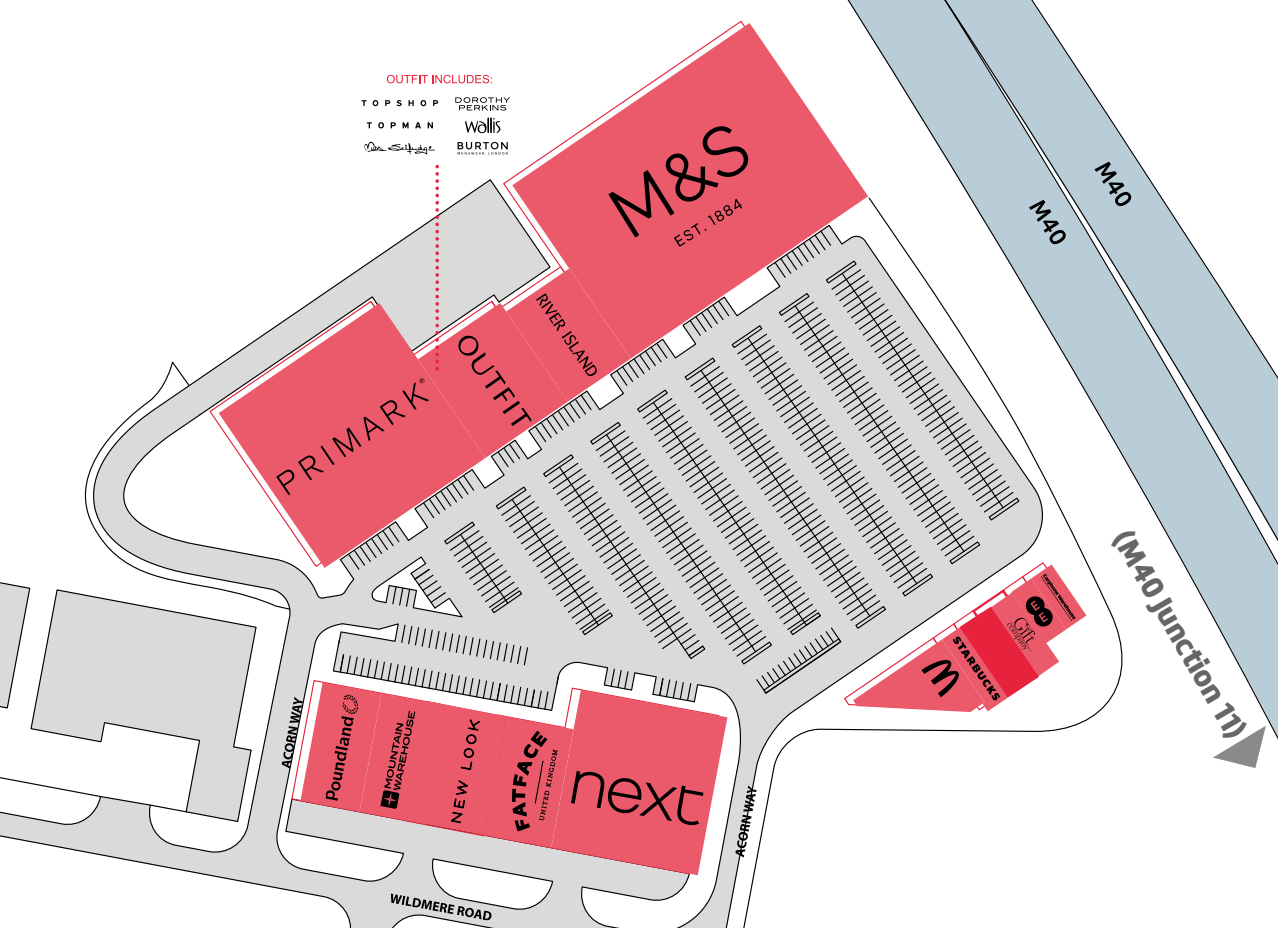

OUTFIT INCLUDES:

TOPSHOP DOROTHY PERKINS
TOPMAN Wallis
Debenhams BURTON
SPORTS CENTRE

ACORN WAY

Poundland

MOUNTAIN WAREHOUSE

NEW LOOK

FATFACE
UNITED KINGDOM

next

ACORN WAY

WILDMERE ROAD

M&S
EST. 1884

RIVER ISLAND

OUTFIT

PRIMARK

M40
M40

(M40 Junction 11)