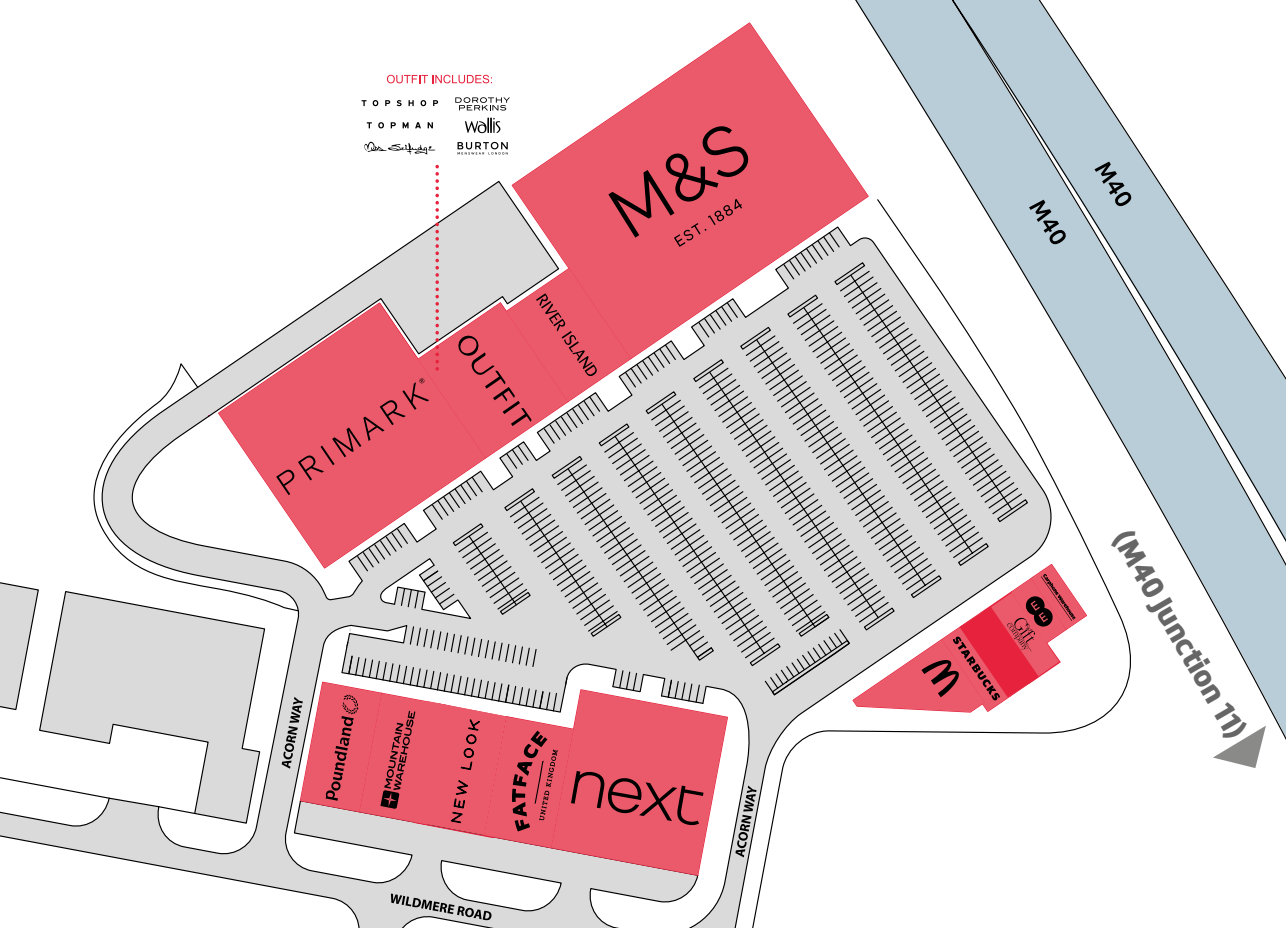

OUTFIT INCLUDES:

TOPSHOP DOROTHY PERKINS  
TOPMAN Wallis  
*Debenhams* BURTON  
SPORTSWEAR

ACORN WAY

Poundland

MOUNTAIN WAREHOUSE

NEW LOOK

FATFACE  
UNITED KINGDOM

next

ACORN WAY

WILDMERE ROAD

M&S  
EST. 1884

PRIMARK  
OUTFIT

RIVER ISLAND

STARBUCKS

Gift Card

Loyalty Card

M40

M40

(M40 Junction 11)