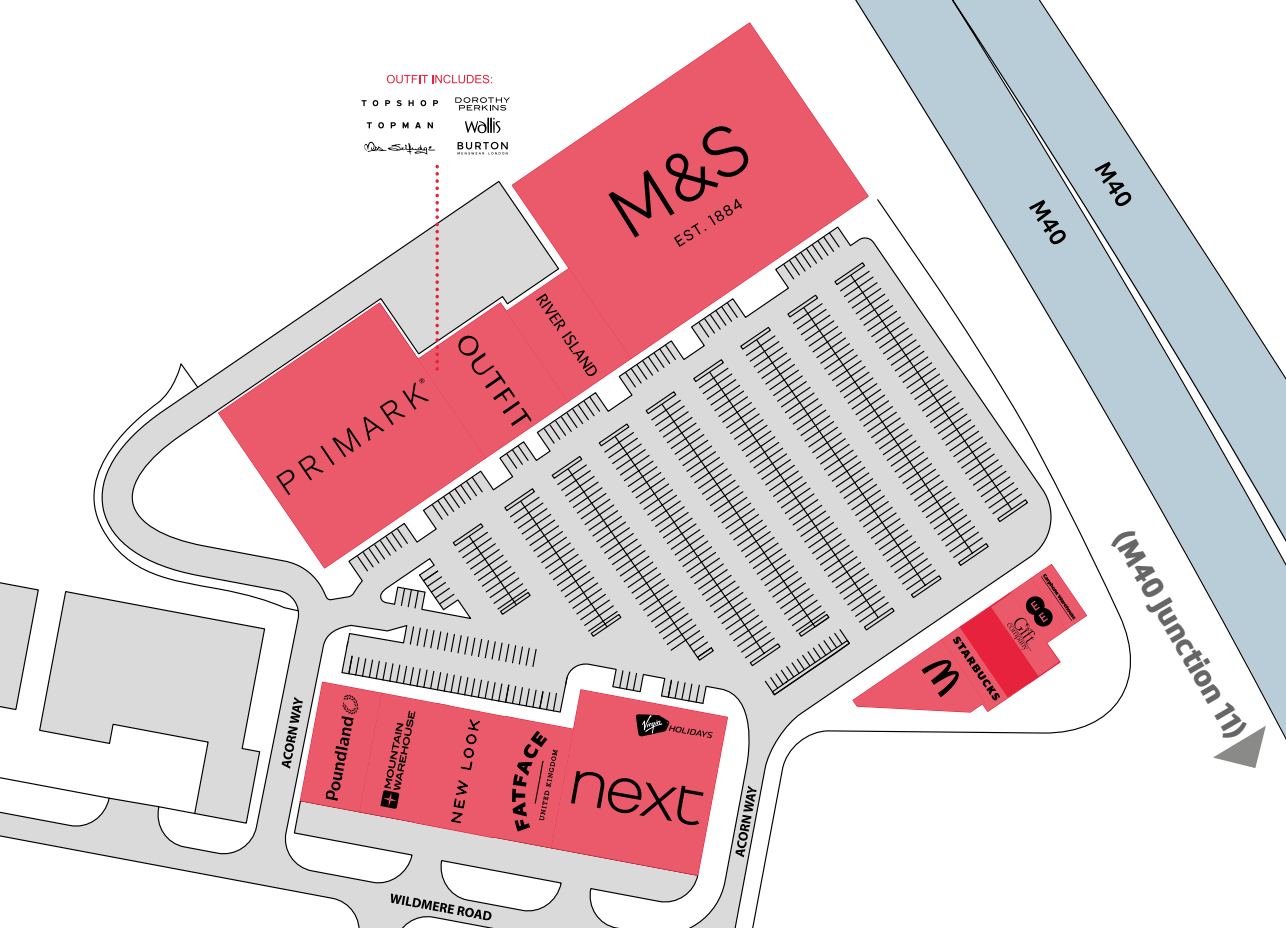

OUTFIT INCLUDES:

TOPSHOP DOROTHY PERKINS  
TOPMAN Wallis  
*Debenhams* BURTON  
SPORTSWEAR

ACORN WAY

Poundland  
MOUNTAIN WAREHOUSE  
NEW LOOK  
FATFACE  
UNITED KINGDOM  
next  
Virgin HOLIDAYS

WILDMERE ROAD

ACORN WAY

STARBUCKS  
LUSH  
Giff  
M

M40

M40

(M40 Junction 11)

PRIMARK®

OUTFIT

RIVER ISLAND

M&S  
EST. 1884